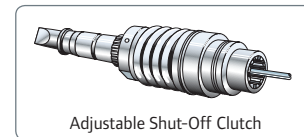

High-Torque ES Series

Proven performance in an economical package.

Features

- Torque Range: 4.0 – 56.0 in-lbs (0.45 – 6.3 Nm)
- Speeds: 250 – 1,850 rpm
- 115 V AC plug in with integral 3 m cable
- Precise torque control for more efficient and accurate production
- Small angleheads designed for close-quarter applications
- Angleheads rotate 360 degrees
- Two bits, two brushes, and hanger bail included
- Recommended for applications where precise torque control is required

Service and Accessories

Manuals:

-  45527769
-  45527678

Accessories:

- Balancer, see page 177
- Pistol grip handle; EP4007N-48
- Sockets, see form # IR-0506-016

ES70T2S3

Adjustable Shut-Off Clutch

Model	V	in-lbs (Nm)	rpm	lb (kg)	in (mm)	in (mm)	in (mm)	in
DC LEVER START LARGE ANGLE HEAD								
ES90T2S3	115 VAC	6 – 19 (0.68 – 2.2)	1,300	2.1 (0.95)	16.89" (429)	0.52" (13.21)	1.99" (50.55)	1/4" 
ES60T2S3	115 VAC	6 – 23 (0.68 – 2.6)	650	2.1 (0.95)	16.89" (429)	0.52" (13.21)	1.99" (50.55)	1/4" 
ES70T2S3	115 VAC	11 – 36 (1.2 – 4.1)	450	2.1 (0.95)	16.89" (429)	0.52" (13.21)	1.99" (50.55)	1/4" 
ES100T2S3	115 VAC	14 – 56 (1.6 – 6.3)	250	2.1 (0.95)	16.89" (429)	0.52" (13.21)	1.99" (50.55)	1/4" 
ES90T2S5	115 VAC	6 – 19 (0.68 – 2.2)	1,300	2.1 (0.95)	16.89" (429)	0.52" (13.21)	1.73" (43.94)	1/4" 
ES60T2S5	115 VAC	6 – 23 (0.68 – 2.6)	650	2.1 (0.95)	16.89" (429)	0.52" (13.21)	1.73" (43.94)	1/4" 
ES70T2S5	115 VAC	11 – 36 (1.2 – 4.1)	450	2.1 (0.95)	16.89" (429)	0.52" (13.21)	1.73" (43.94)	1/4" 
ES100T2S5	115 VAC	14 – 56 (1.6 – 6.3)	250	2.1 (0.95)	16.89" (429)	0.52" (13.21)	1.73" (43.94)	1/4" 
DC LEVER START SMALL ANGLE HEAD								
ES90T1S5	115 VAC	4 – 14 (0.45 – 1.6)	1,850	1.9 (0.86)	16.70" (424)	0.33" (8.38)	1.47" (37.34)	1/4" 
ES60T1S5	115 VAC	4 – 17 (0.45 – 1.9)	950	1.9 (0.86)	16.70" (424)	0.33" (8.38)	1.47" (37.34)	1/4" 
ES70T1S5	115 VAC	8 – 26 (0.90 – 2.9)	650	1.9 (0.86)	16.70" (424)	0.33" (8.38)	1.47" (37.34)	1/4" 